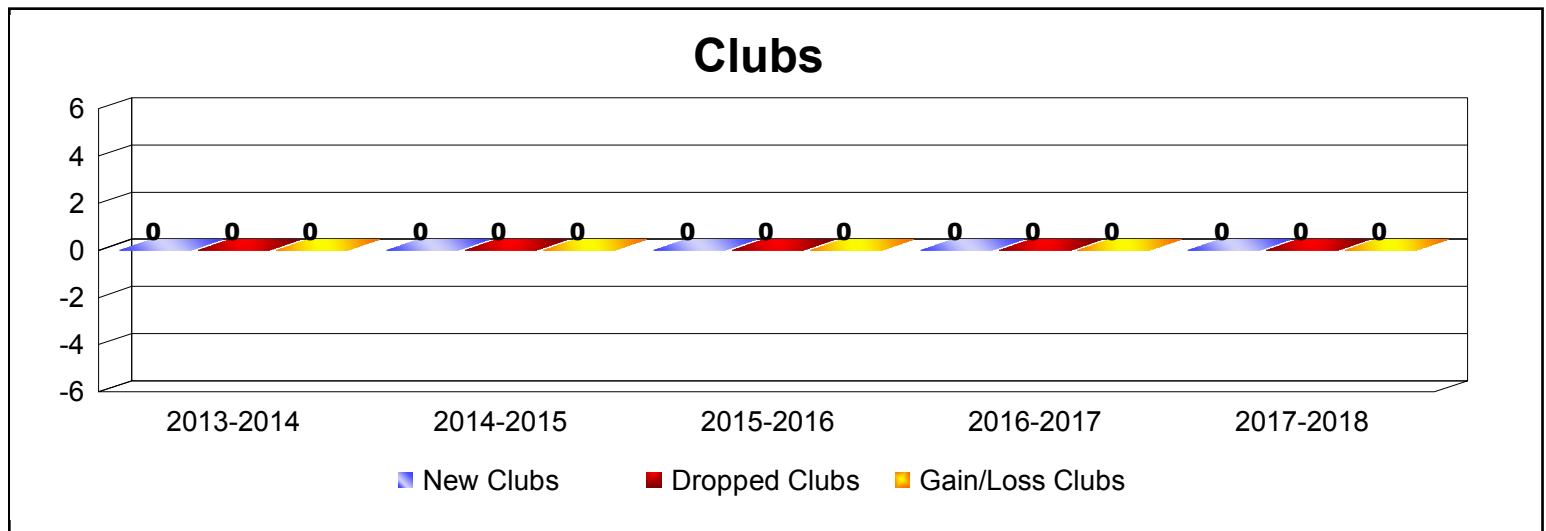

Year	New Clubs	Dropped Clubs	Gain/ Loss Clubs	New Members	Charter Members	Reinstate Members	Transfer Members	Total Member Added	Total Members Dropped	Gain/ Loss Members
2013-2014	0	0	0	1	0	0	0	1	-1	0
2014-2015	0	0	0	5	0	0	0	5	-3	2
2015-2016	0	0	0	8	0	0	0	8	-4	4
2016-2017	0	0	0	2	0	0	0	2	-2	0
2017-2018	0	0	0	4	0	0	0	4	-3	1
<b>Average</b>	<b>0</b>	<b>0</b>	<b>0</b>	<b>4</b>	<b>0</b>	<b>0</b>	<b>0</b>	<b>4</b>	<b>-3</b>	<b>1</b>

Year	New Clubs	Dropped Clubs	Gain/ Loss Clubs	New Members	Charter Members	Reinstate Members	Transfer Members	Total Member Added	Total Members Dropped	Gain/ Loss Members
2013-2014	0	-1	-1	77	0	2	5	84	-78	6
2014-2015	0	-1	-1	84	0	4	0	88	-91	-3
2015-2016	0	0	0	57	2	5	1	65	-79	-14
2016-2017	0	0	0	68	1	5	1	75	-69	6
2017-2018	0	0	0	84	0	1	1	86	-61	25
<b>Average</b>	<b>0</b>	<b>0</b>	<b>0</b>	<b>74</b>	<b>1</b>	<b>3</b>	<b>2</b>	<b>80</b>	<b>-76</b>	<b>4</b>