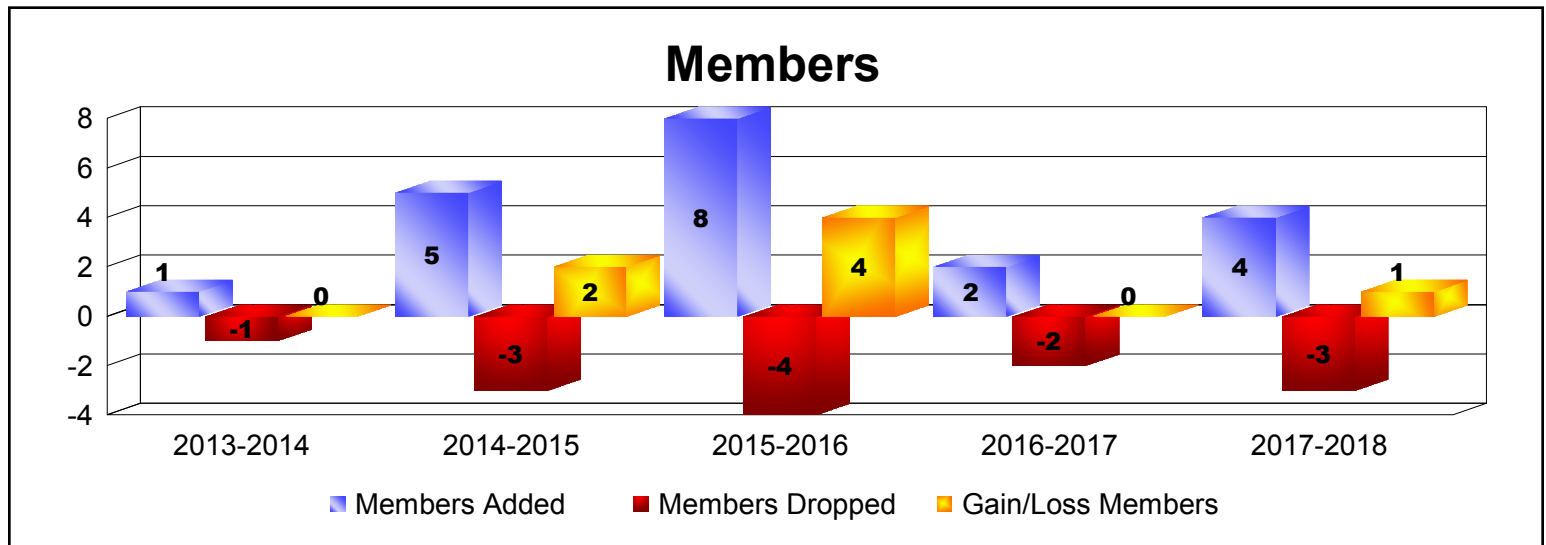

Year	New Clubs	Dropped Clubs	Gain/ Loss Clubs	New Members	Charter Members	Reinstate Members	Transfer Members	Total Member Added	Total Members Dropped	Gain/ Loss Members
2013-2014	0	0	0	1	0	0	0	1	-1	0
2014-2015	0	0	0	5	0	0	0	5	-3	2
2015-2016	0	0	0	8	0	0	0	8	-4	4
2016-2017	0	0	0	2	0	0	0	2	-2	0
2017-2018	0	0	0	4	0	0	0	4	-3	1
<b>Average</b>	<b>0</b>	<b>0</b>	<b>0</b>	<b>4</b>	<b>0</b>	<b>0</b>	<b>0</b>	<b>4</b>	<b>-3</b>	<b>1</b>

Year	New Clubs	Dropped Clubs	Gain/ Loss Clubs	New Members	Charter Members	Reinstate Members	Transfer Members	Total Member Added	Total Members Dropped	Gain/ Loss Members
2013-2014	0	-1	-1	77	0	2	5	84	-78	6
2014-2015	0	-1	-1	84	0	4	0	88	-91	-3
2015-2016	0	0	0	57	2	5	1	65	-79	-14
2016-2017	0	0	0	68	1	5	1	75	-69	6
2017-2018	0	0	0	84	0	1	1	86	-61	25
<b>Average</b>	<b>0</b>	<b>0</b>	<b>0</b>	<b>74</b>	<b>1</b>	<b>3</b>	<b>2</b>	<b>80</b>	<b>-76</b>	<b>4</b>