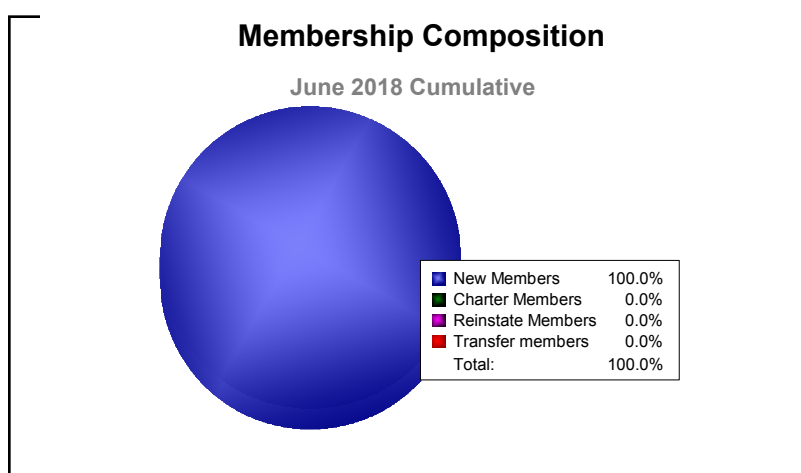

Year	New Clubs	Dropped Clubs	Gain/ Loss Clubs	New Members	Charter Members	Reinstate Members	Transfer Members	Total Member Added	Total Members Dropped	Gain/ Loss Members
2013-2014	0	0	0	1	0	0	0	1	-1	0
2014-2015	0	0	0	5	0	0	0	5	-3	2
2015-2016	0	0	0	8	0	0	0	8	-4	4
2016-2017	0	0	0	2	0	0	0	2	-2	0
2017-2018	0	0	0	4	0	0	0	4	-3	1
<b>Average</b>	<b>0</b>	<b>0</b>	<b>0</b>	<b>4</b>	<b>0</b>	<b>0</b>	<b>0</b>	<b>4</b>	<b>-3</b>	<b>1</b>