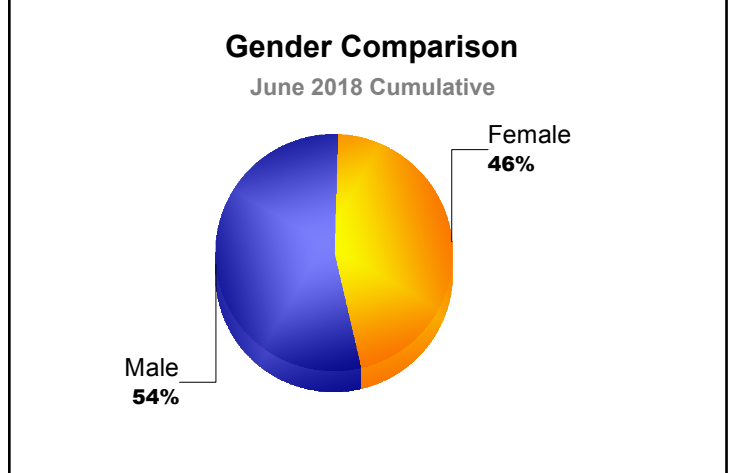

Year	New Clubs	Dropped Clubs	Gain/ Loss Clubs	New Members	Charter Members	Reinstate Members	Transfer Members	Total Member Added	Total Members Dropped	Gain/ Loss Members
2013-2014	0	0	0	1	0	0	0	1	-1	0
2014-2015	0	0	0	5	0	0	0	5	-3	2
2015-2016	0	0	0	8	0	0	0	8	-4	4
2016-2017	0	0	0	2	0	0	0	2	-2	0
2017-2018	0	0	0	4	0	0	0	4	-3	1
<b>Average</b>	<b>0</b>	<b>0</b>	<b>0</b>	<b>4</b>	<b>0</b>	<b>0</b>	<b>0</b>	<b>4</b>	<b>-3</b>	<b>1</b>